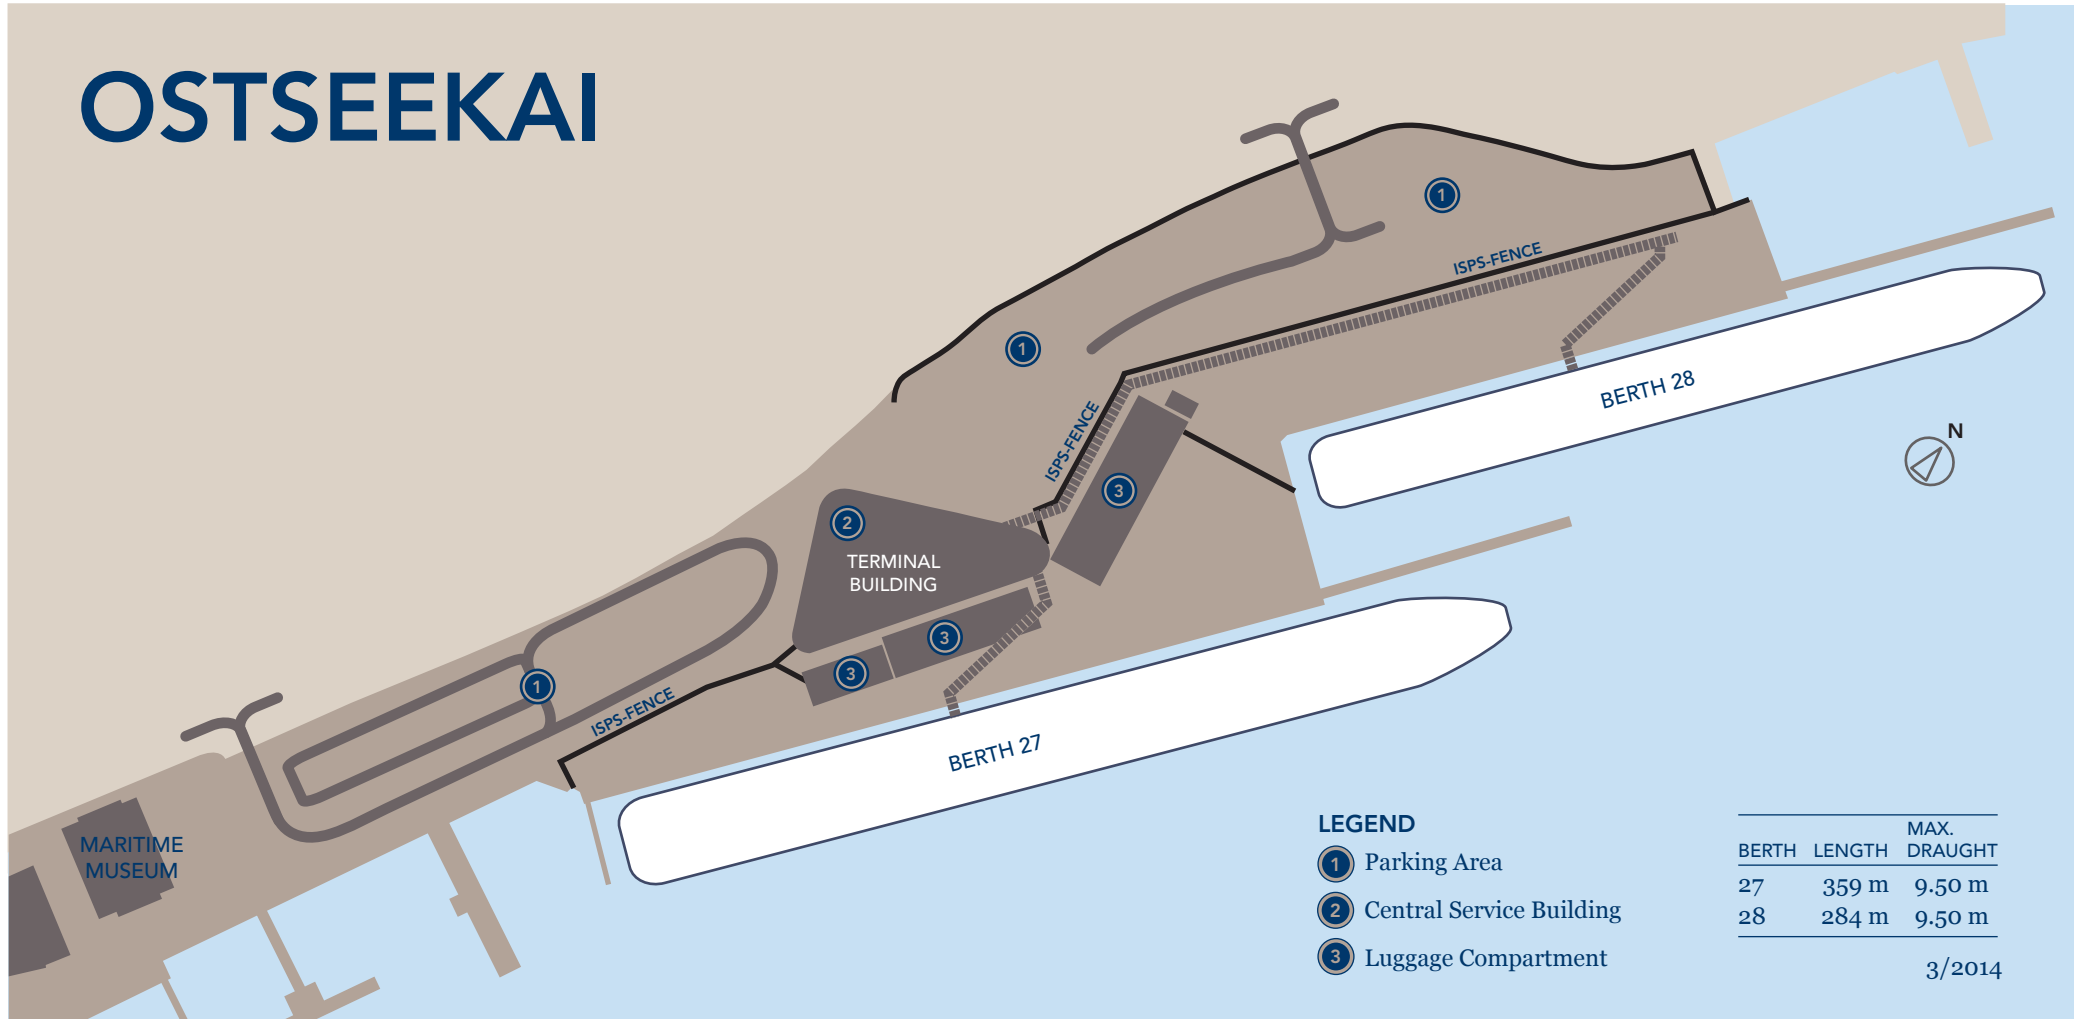

PORT OF KIEL

OSTSEEKAI

LEGEND

- ① Parking Area
- ② Central Service Building
- ③ Luggage Compartment

BERTH	LENGTH	MAX. DRAUGHT
27	359 m	9.50 m
28	284 m	9.50 m

3/2014